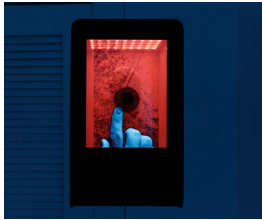

Works in Exhibition

Out of Office, 2022
Self Adhesive Vinyl
Dimensions: 65.5”w x 30.5”h

Disruption, 2022
Commercial waste, transparent LCD screen, single channel video installation
48”w x 50”h x 22”d Monitor: 22.625”w x 17.125”h x 14”d
Run time: 3 minutes 21 seconds looped

Click-Bait, 2021
Transparent LCD screen, single channel video installation
7.875”w x 13.75”h x 6.625”d
Run time: 1 minute 19 seconds looped

Punch Clock Disco, 2022
Transparent LCD screen, single channel video installation
7.875”w x 13.75”h x 6.625”d
Run time: 30 seconds looped

Quality Control, 2021
Commercial waste, transparent LCD screen, quality control uniform, single channel video installation.
32”w x 21”h x 15.5”d
Run time: 1 minute 33 seconds looped

It's Time, 2022
Commercial waste, transparent LCD screen, single channel video installation.
11”w x 13.5”h x 4”d
Run time: 2 minute 50 second looped

Production Performance
Acrylic sphere, custom lenses, projector, custom mounts, single channel video installation.
24” diameter sphere, dimensions variable.
Run time: 2 minute 50 second looped