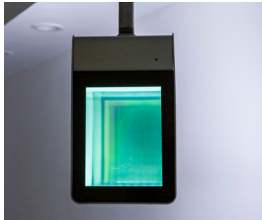

Works in Exhibition

Out of Office, 2022
Self Adhesive Vinyl
Dimensions: 65.5”w x 30.5”h

Disruption, 2022
Commercial waste, transparent LCD screen, single channel video installation
48”w x 50”h x 22”d Monitor: 22.625”w x 17.125”h x 14”d
Run time: 3 minutes 21 seconds looped

Click-Bait, 2021
Transparent LCD screen, single channel video installation
7.875”w x 13.75”h x 6.625”d
Run time: 1 minute 19 seconds looped

Punch Clock Disco, 2022
Transparent LCD screen, single channel video installation
7.875”w x 13.75”h x 6.625”d
Run time: 30 seconds looped

Quality Control, 2021
Commercial waste, transparent LCD screen, quality control uniform, single channel video installation.
32”w x 21”h x 15.5”d
Run time: 1 minute 33 seconds looped

It's Time, 2022
Commercial waste, transparent LCD screen, single channel video installation.
11”w x 13.5”h x 4”d
Run time: 2 minute 50 second looped

Production Performance
Acrylic sphere, custom lenses, projector, custom mounts, single channel video installation.
24” diameter sphere, dimensions variable.
Run time: 2 minute 50 second looped